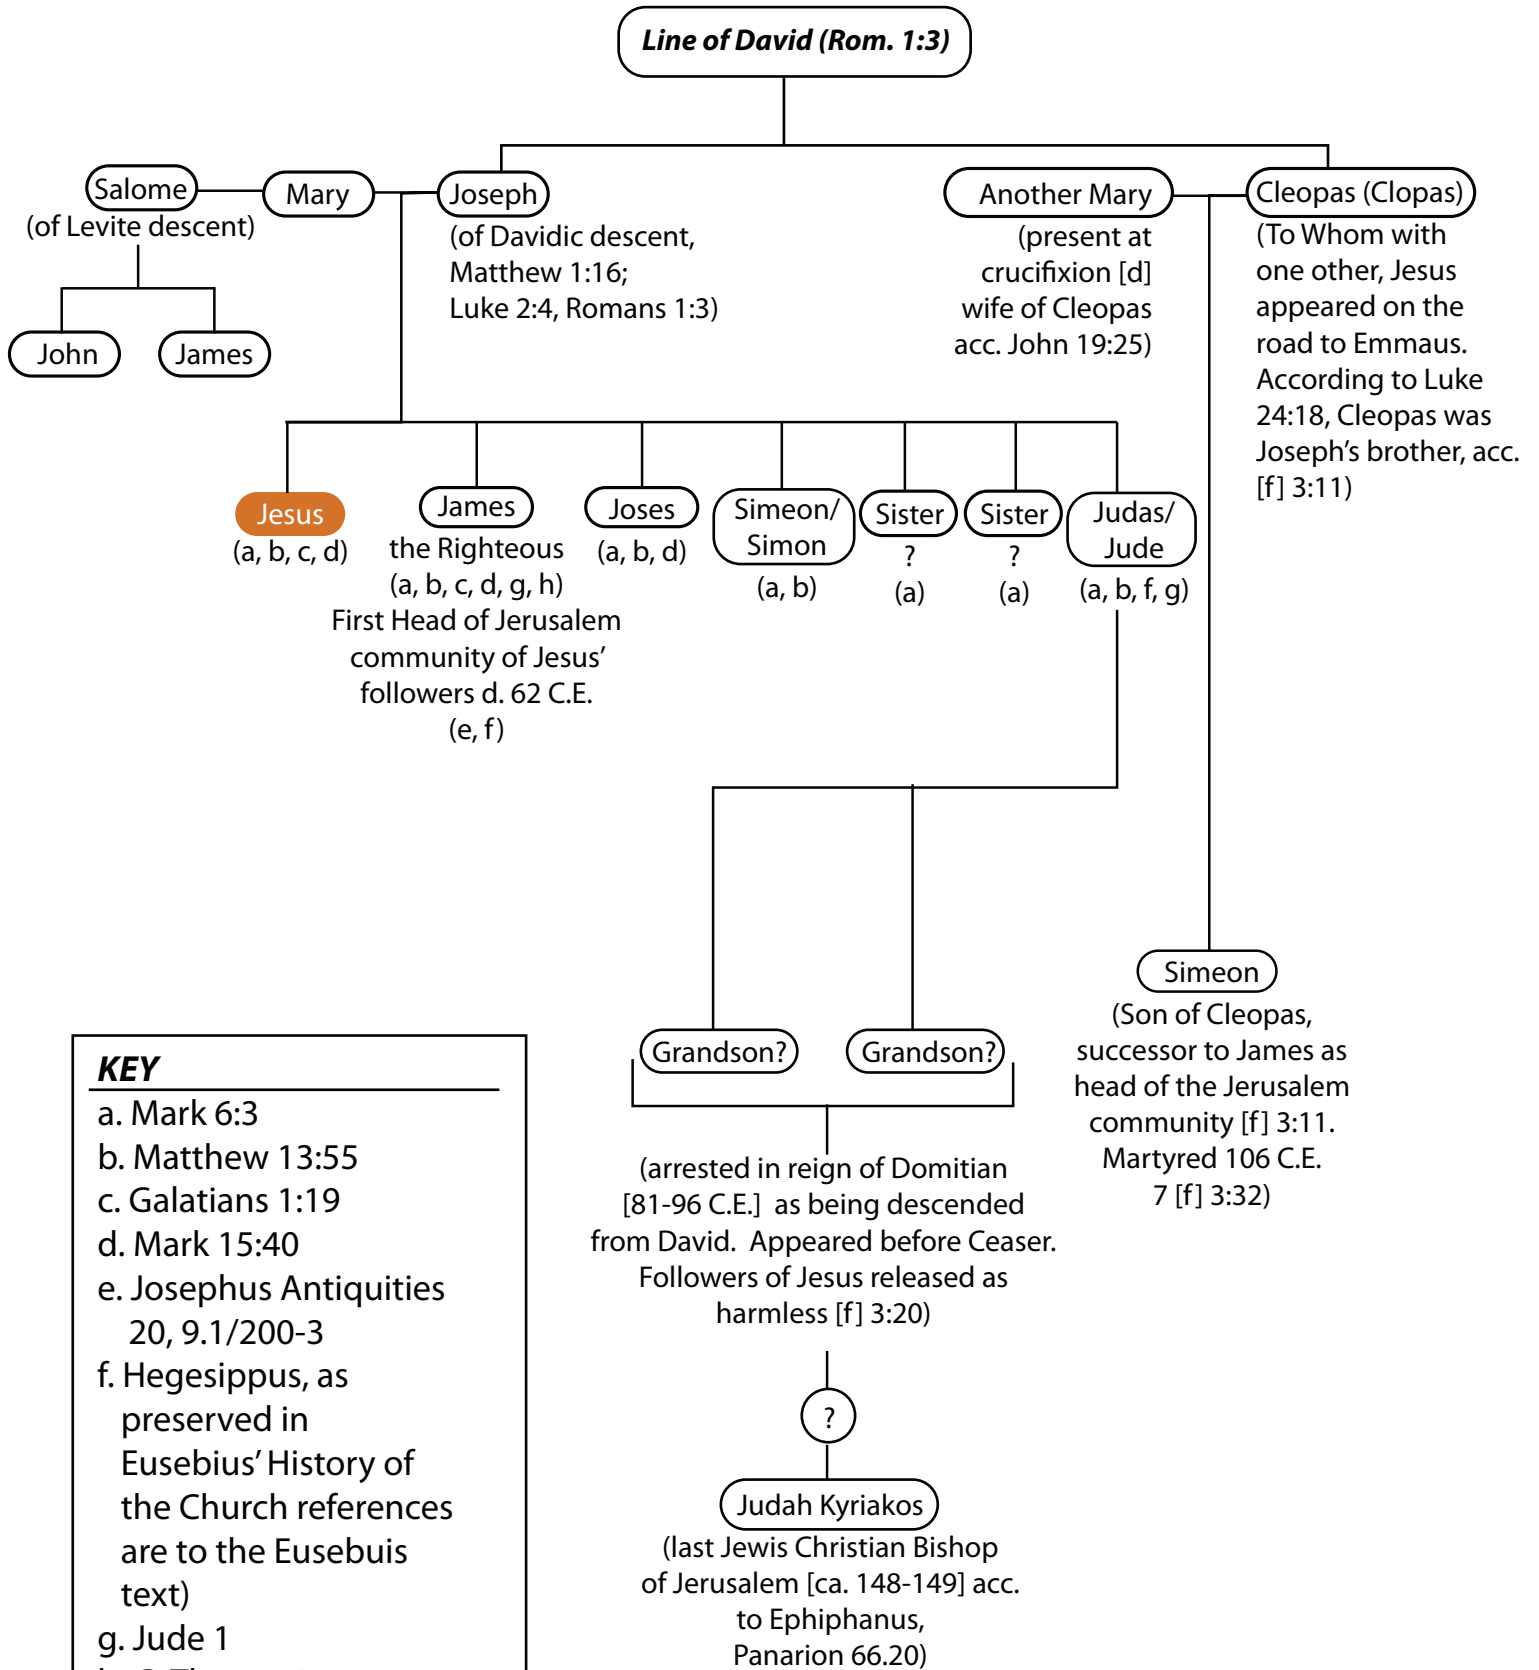

Jesus' Family Tree

A recreation of Jesus' family tree based on references from the New Testament and the ancient historians Josephus and Eusebius.

Allegorical-theological method

Literal-historical method